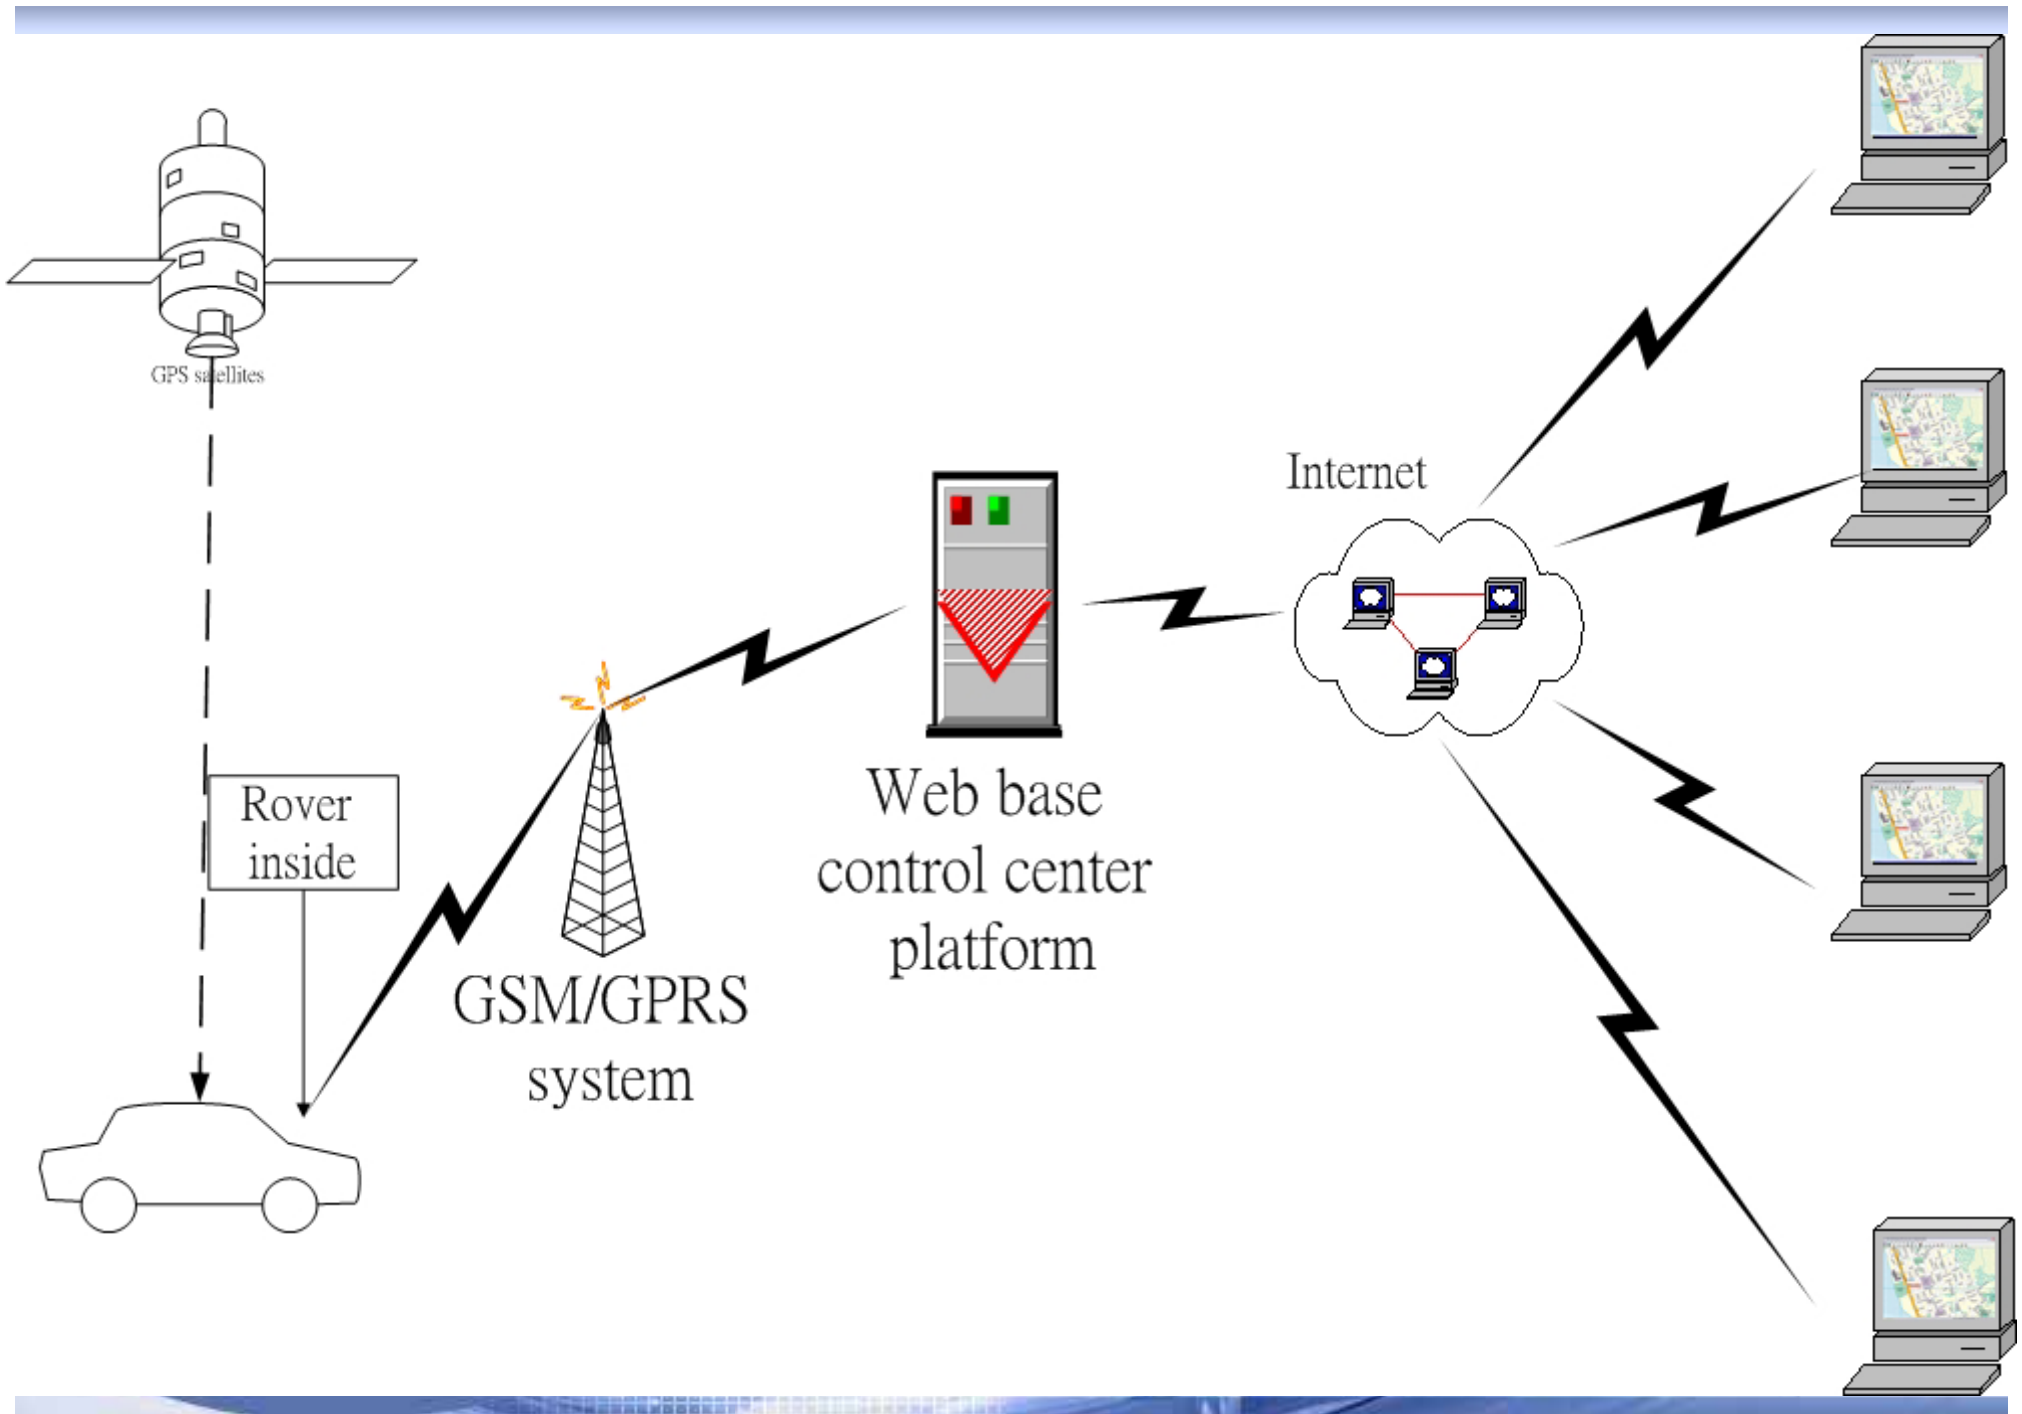

# Web Base AVL Tracking and Security Solution

- System including:
- Hardware:
  - In car tracking device : Rover 8
- Software:
  - Serial number for register on line.

- System requirement (does not include in the package)
  - PC with windows 2000/XP
  - Working SIM card from GSM provider (for Rover)
  - Navigation software including digital map (for example: TOMTOM, Microsoft streets & trips)
  - Internet access

#### Note:

- The system only work in the area which GSM/GPRS system is available.
- SMS/GPRS communication cost from SIM card may occur when using the control center

# System block diagram

- **I am a car owner, what service can I get?**
  - You can login any computer with internet access and check where is your car right now (longitude, latitude, time direction and speed)
  - If you have installed a Navigation software on the PC, your vehicle can be show on the map.
  - You can receive alarm SMS to tell you when your car alarm activated.
  - You can login to web base control center to request your vehicle's current status.

- You can check history location data.(for one month)
- You can remote control vehicle :immobilizer, geo fencing, central lock, flashing light, etc....
- And a lot of functions.....