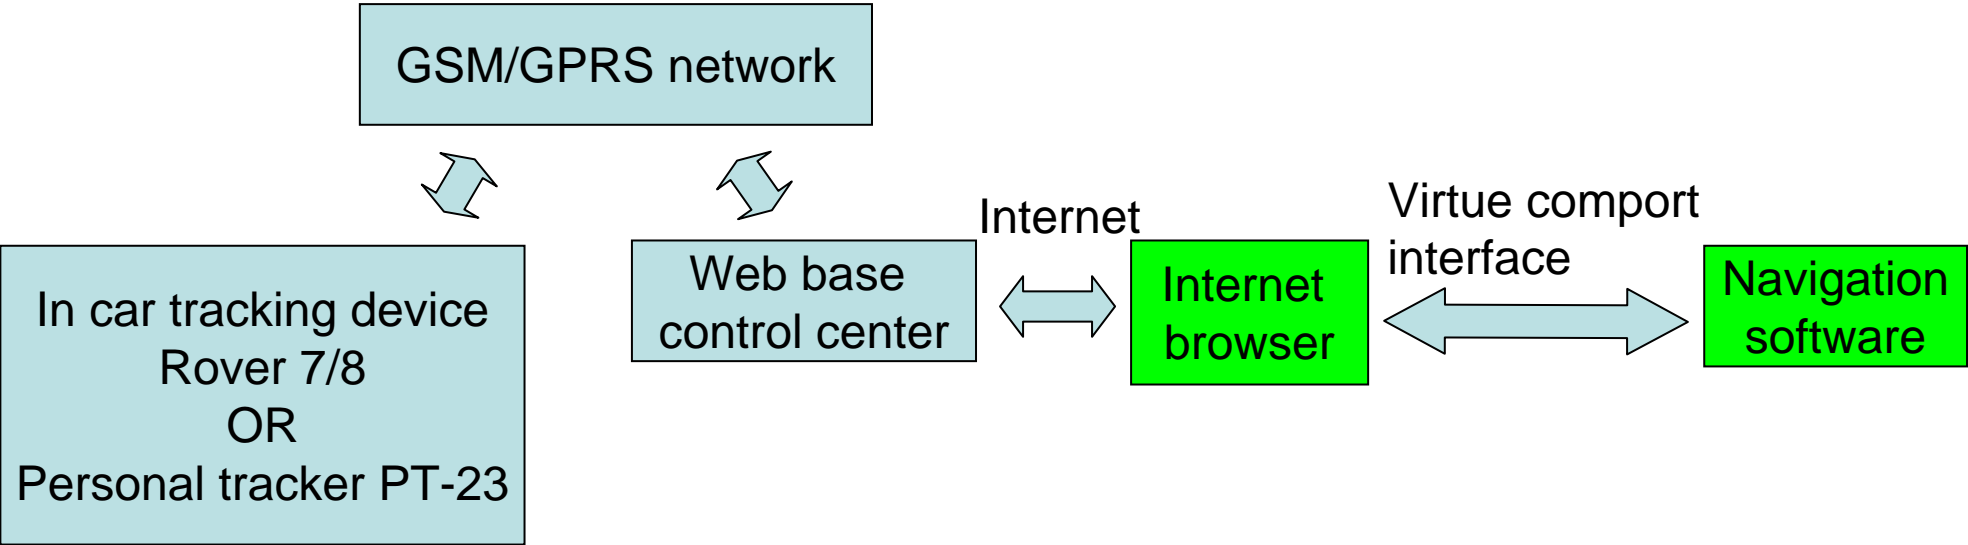

# Web Base AVL Tracking and Security Solution

- System including:
- Hardware:
  - In car tracking device : Rover 8
- Software:
  - Serial number for register on line.

- System requirement (does not include in the package)
  - PC with windows 2000/XP
  - Working SIM card from GSM provider (for Rover)
  - Navigation software including digital map (for example: TOMTOM, Microsoft streets & trips)
  - Internet access

#### Note:

- The system only work in the area which GSM/GPRS system is available.
- SMS/GPRS communication cost from SIM card may occur when using the control center

# System block diagram

- **I am a car owner, what service can I get?**
  - You can login any computer with internet access and check where is your car right now (longitude, latitude, time direction and speed)
  - If you have installed a Navigation software on the PC, your vehicle can be show on the map.
  - You can receive alarm SMS to tell you when your car alarm activated.
  - You can login to web base control center to request your vehicle's current status.

- You can check history location data.(for one month)
- You can remote control vehicle :immobilizer, geo fencing, central lock, flashing light, etc....
- And a lot of functions.....